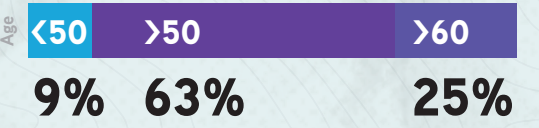

THE UNITED STATES OF STATE & LOCAL GOV

Created By: **govloop** Sponsored By: **govDELIVERY**

Age of Government Employees

A recent survey was conducted by the International City/County Management Association (ICMA) on the **age of city and county managers and other chief appointed local officials**. The breakdown looks like this: