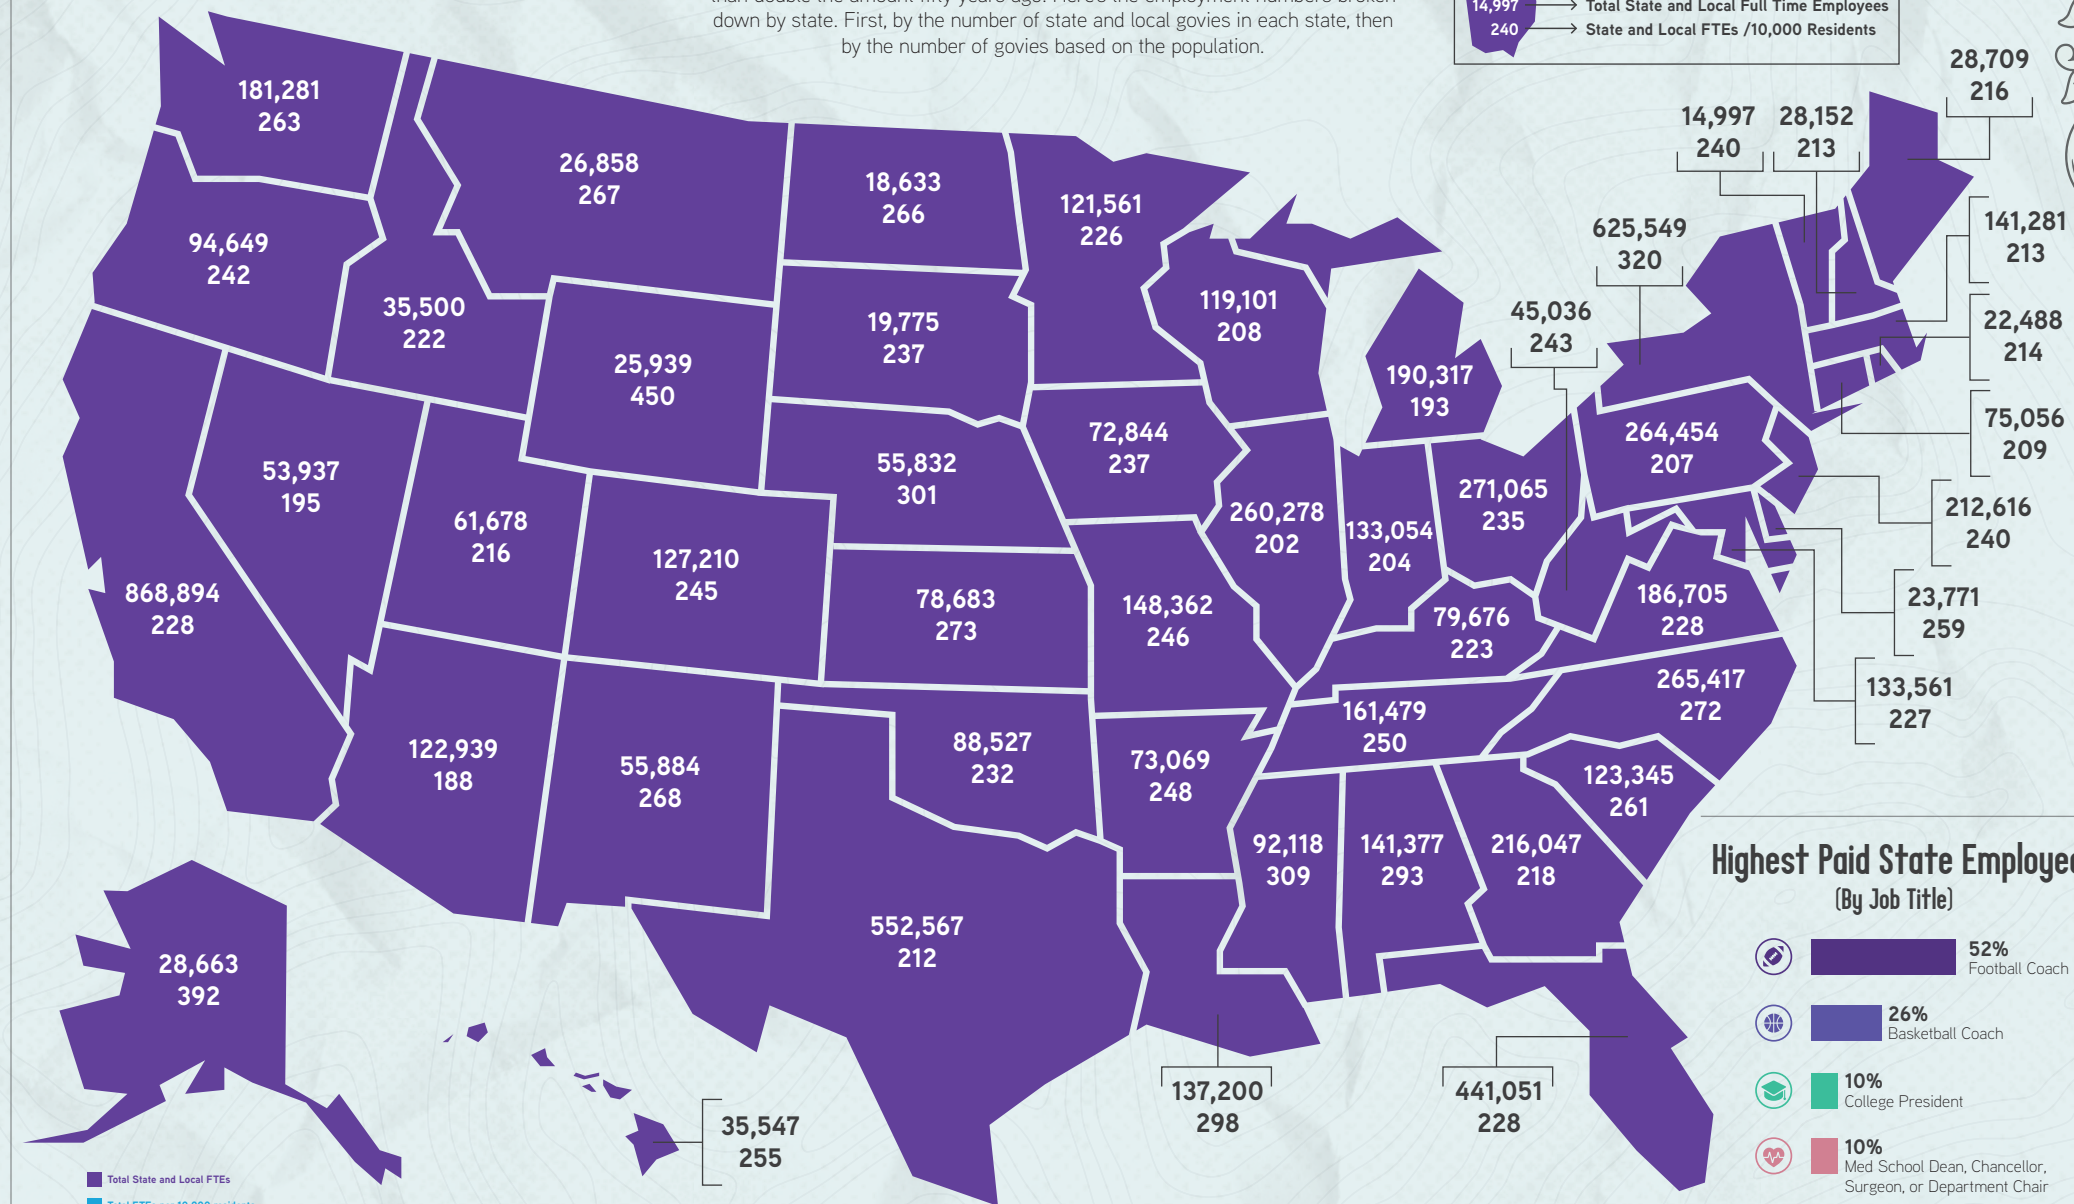

State and Local Employees, By the Numbers

In 2012, state governments employed **4.3 million** workers nationwide, more than double the amount fifty years ago. Here's the employment numbers broken down by state. First, by the number of state and local govies in each state, then by the number of govies based on the population.

Key

- 14,997 → Total State and Local Full Time Employees
- 240 → State and Local FTEs /10,000 Residents