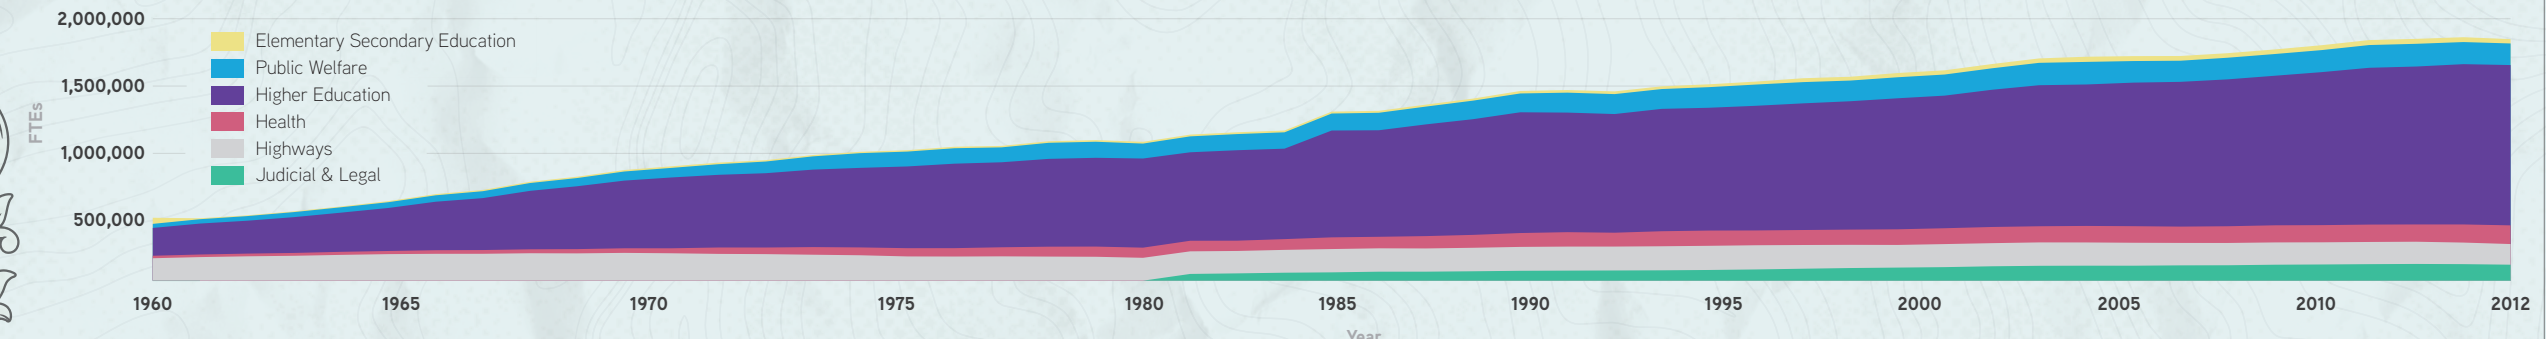

State Government Employment (Totals By Job Type 1960-2012)