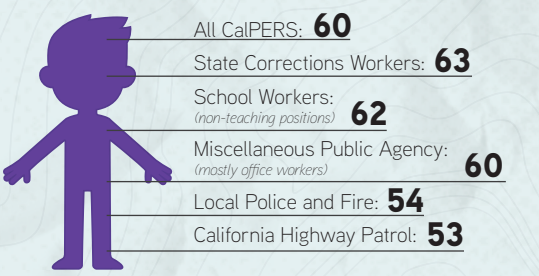

California Public Employees' Retirement System (CalPERS) provided Governing the following data showing **average retirement ages** for select groups of participating employees for fiscal year 2012-2013